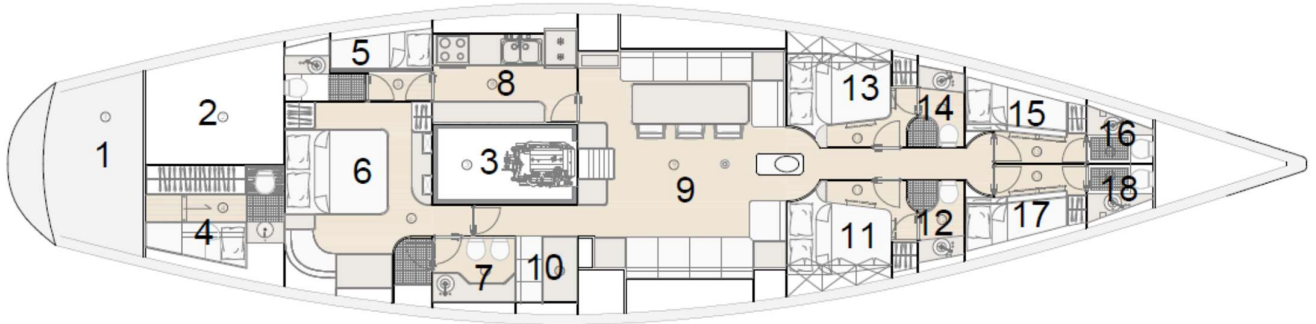

QUARTA SANTA MARIA

LAYOUT

- 1 Garage
- 2 Tech room
- 3 Engine room
- 4 Crew cabin with ensuite bathroom
- 5 Crew cabin with ensuite bathroom
- 6 Owner cabin
- 7 Owner ensuite bathroom with separate shower , WC and bidet
- 8 Galley
- 9 Saloon
- 10 Chart table
- 11 VIP cabin
- 12 VIP ensuite bathroom with separate shower and WC
- 13 VIP cabin
- 14 VIP ensuite bathroom with separate shower and WC
- 15 Guest cabin
- 16 Guest ensuite bathroom with shower and WC
- 17 Guest cabin
- 18 Guest ensuite bathroom with shower and WC